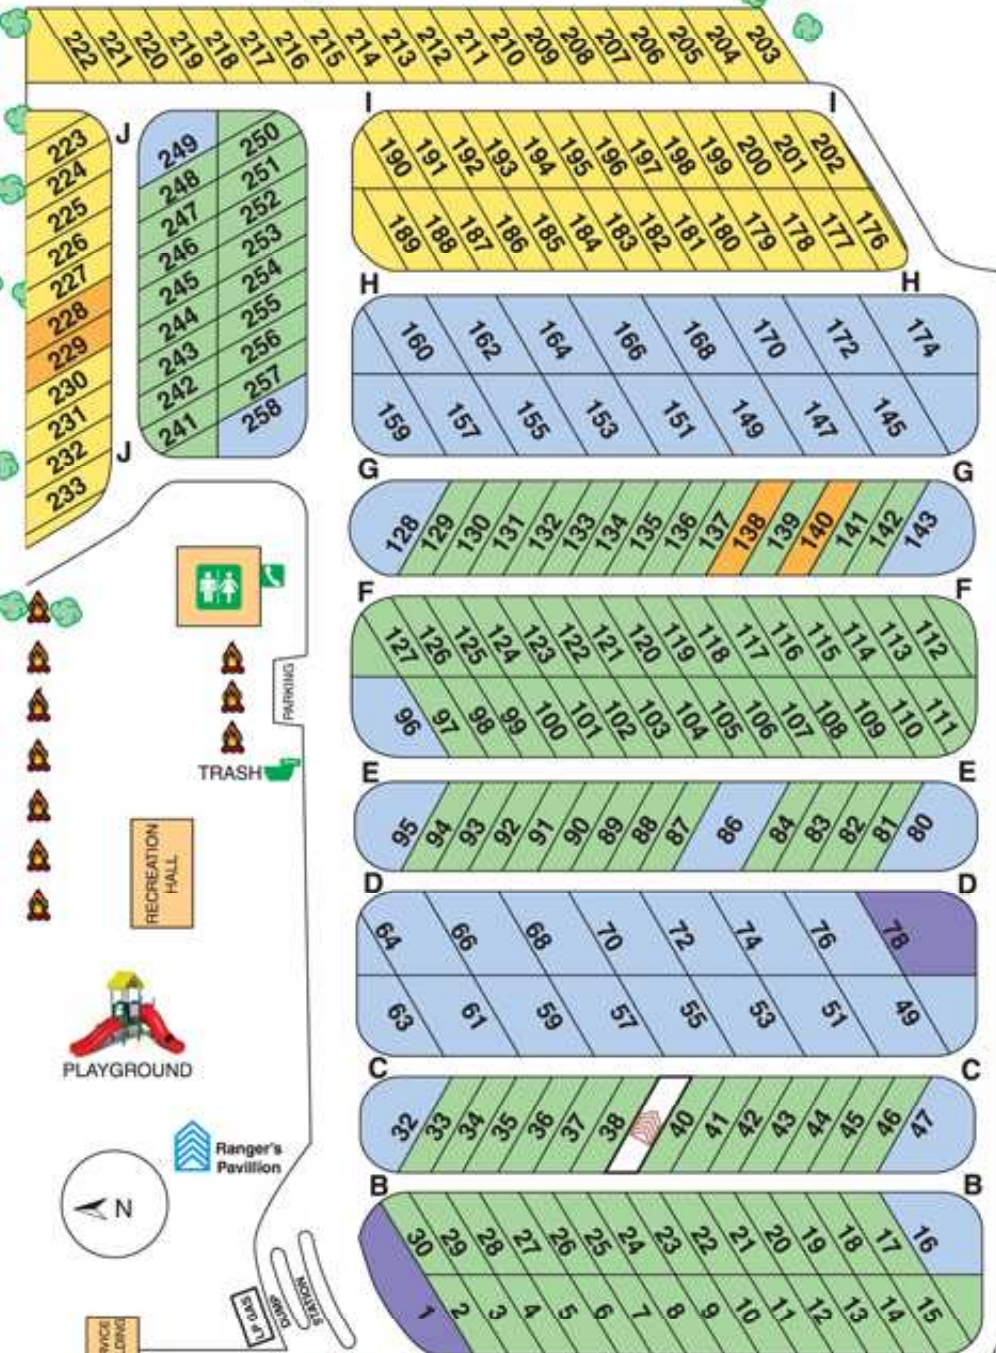

Site Types

Standard Water & Elec.
176-202 & 223-233

Standard Tent Sites
Water & Elec
203-222

Standard Water, Elec & Sewer
1-143 & 241-258

Deluxe Sites
16, 32, 47, 49-76, 80, 86, 95, 96, 128, 143, 145-174, 249 & 258

Premium Sites
1 & 78

Cabins & Rental Trailers
138, 140, 228 & 229

Key

-  Fire pits
-  Restrooms & Laundry

WEISS STREET

DOG WALK PLEASE PICKUP AFTER YOUR PET DOG WALK