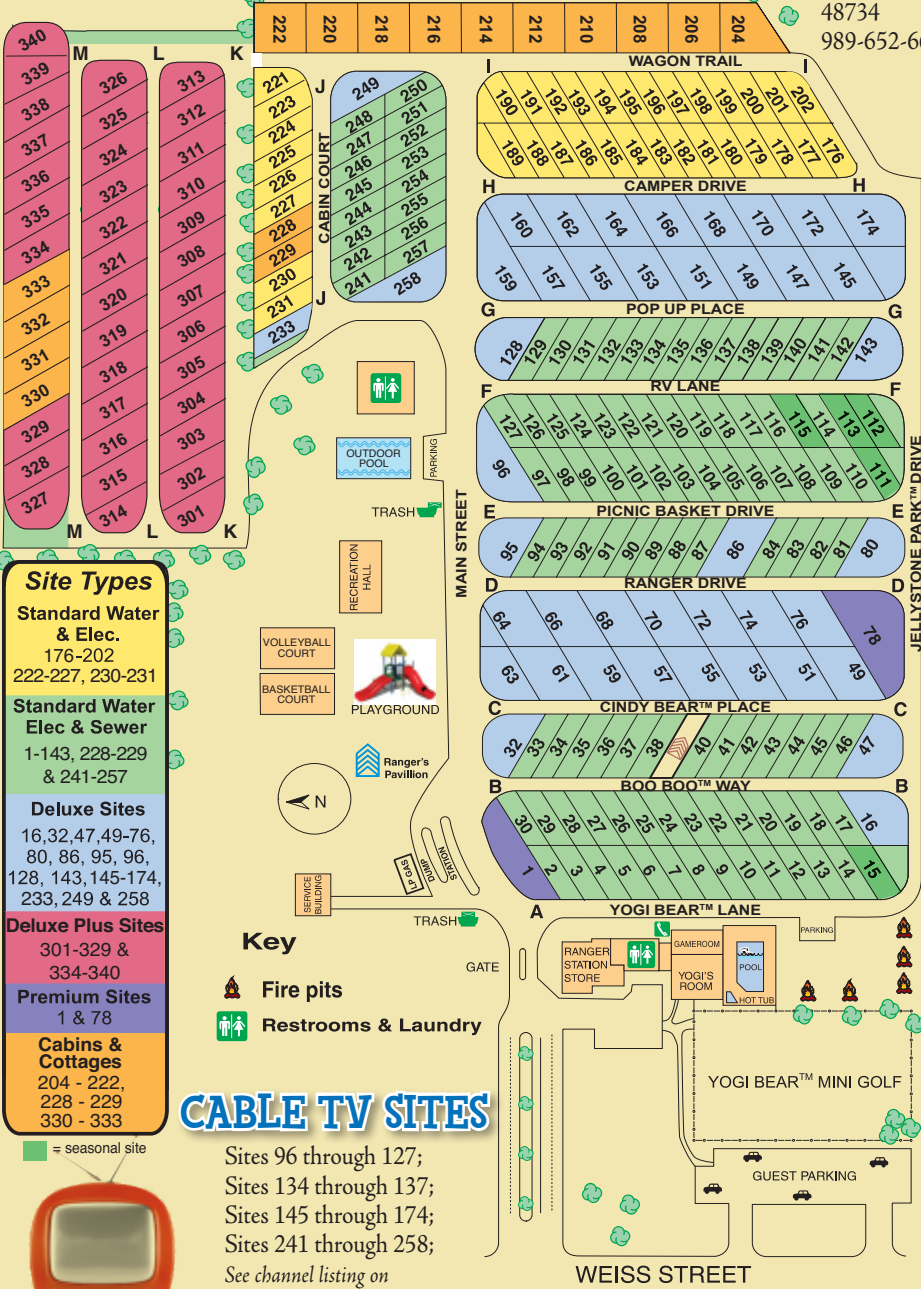

Contact Us:

1339 Weiss Street
 Frankenmuth, MI
 48734
 989-652-6668

Site Types

Standard Water & Elec.
 176-202
 222-227, 230-231

Standard Water Elec & Sewer
 1-143, 228-229
 & 241-257

Deluxe Sites
 16, 32, 47, 49-76,
 80, 86, 95, 96,
 128, 143, 145-174,
 233, 249 & 258

Deluxe Plus Sites
 301-329 &
 334-340

Premium Sites
 1 & 78

Cabins & Cottages
 204 - 222,
 228 - 229
 330 - 333

■ = seasonal site

CABLE TV SITES

Sites 96 through 127;
 Sites 134 through 137;
 Sites 145 through 174;
 Sites 241 through 258;
 See channel listing on
 Resort Information page.

DOG WALK PLEASE PICKUP AFTER YOUR PET